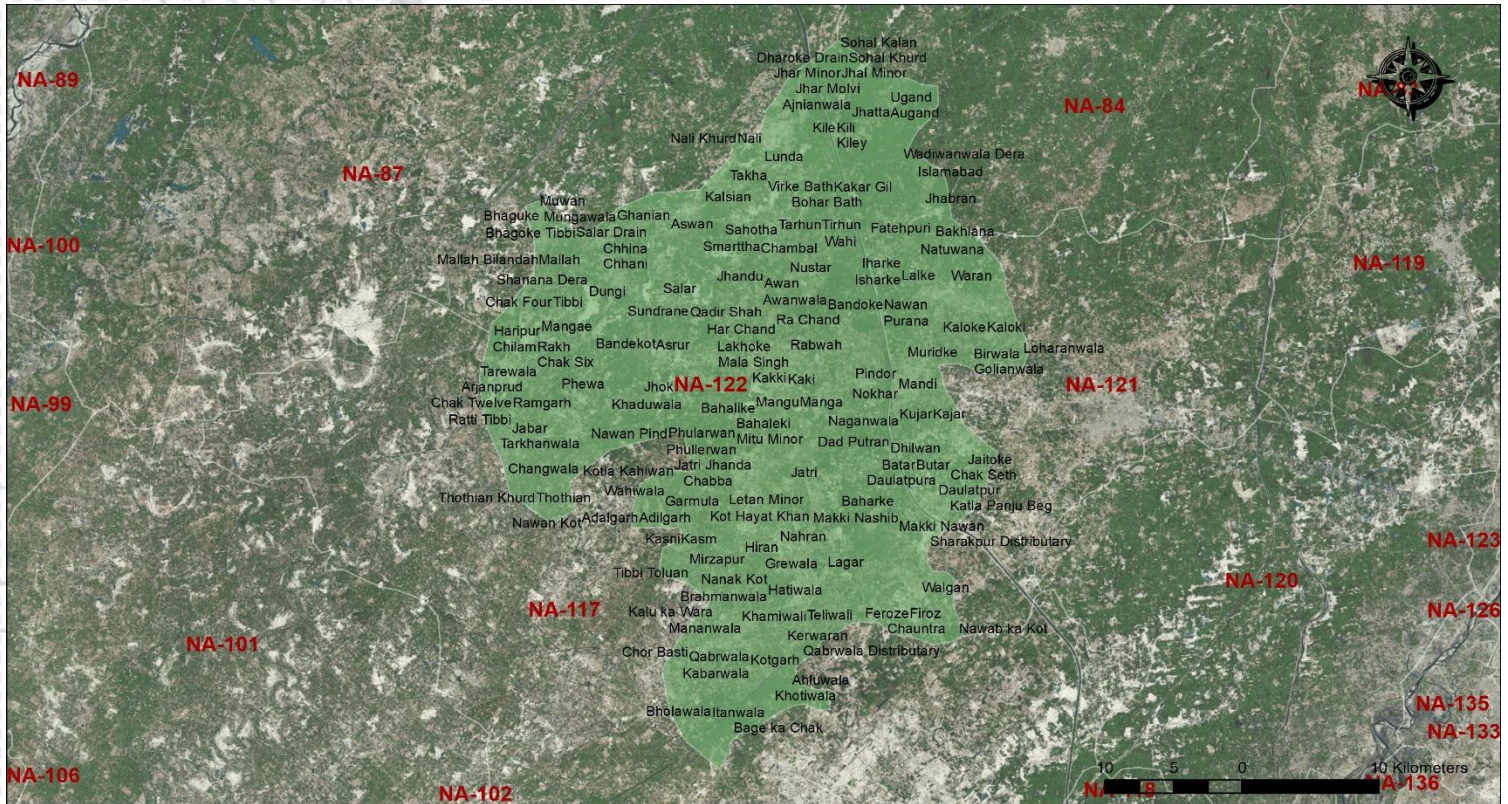

CONSTITUENCY PROFILE

NA-122 SHEIKHUPURA-IV

PUNJAB

CONSTITUENCY
POPULATION

812,536

VOTER STATISTICS

Male

274,401

Female

194,377

Total

468,778

58%

of the total population
are registered as voters

POLLING STATIONS

53

AVERAGE VOTER
AT POLLING STATION

1,351

AVERAGE VOTER
AT POLLING BOOTH

463

LIST OF CONTESTING CANDIDATES

#	Name	Name of Political Party
1	Ihsan Ullah	Independent
2	Altaf Hussain	Independent
3	Aurang Zeb Khan	Independent
4	Sana Ullah Chaudhry	Independent
5	Chaudhry Safdar Ali	Independent
6	Chaudhry Muhammad Jameel	Independent
7	Rai Ijaz Ahmad Khan	Independent
8	Rai Azeem Saeed	Independent
9	Sardar Muhammad Bilal Dogar	Independent
10	Sardar Muhammad Arfan Dogar	Pakistan Muslim League (Nawaz)
11	Sarfraz Ahmad Khan	Muttahidda Majlis-e-Amal Pakistan
12	Syed Muqadas Abbas Bukhari	Independent
13	Saif Ullah	Tehreek-e-Labaik Pakistan
14	Attiq-Ur-Rehman	Allah-o-Akbar Tehreek
15	Ali Salaman	Pakistan Tehreek-e-Insaf
16	Gulfam Jameel	Independent
17	Liaqat Abbas	Independent
18	Muhammad Afzal	Pakistan Tehreek-e-Insaf Nazriati
19	Muhammad Javed Bhatti	Pakistan Peoples Party Parliamentarians
20	Muhammad Saddique	Amun Taraqqi Party
21	Muhammad Imran Hashmi	Independent